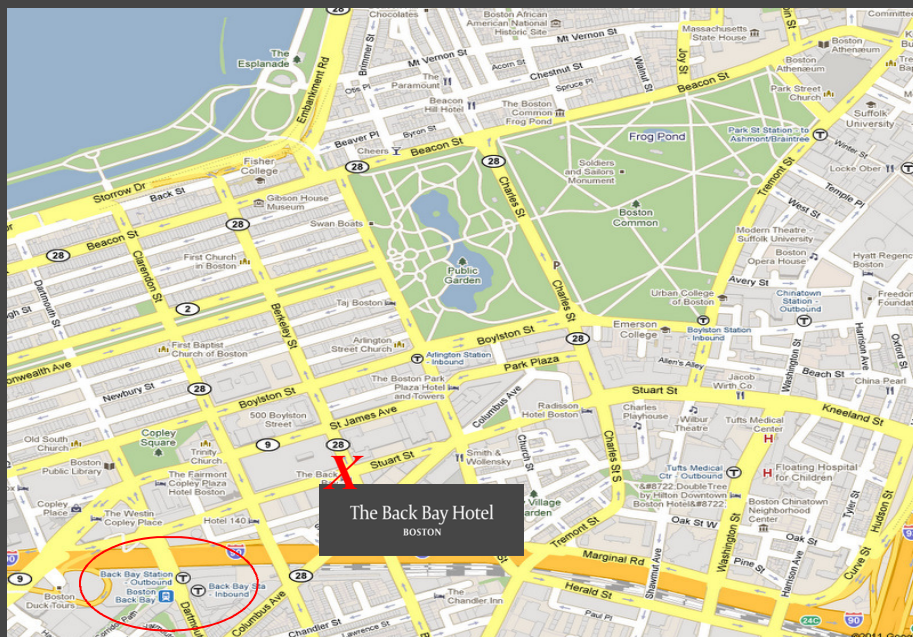

Upgrade to a deluxe room for \$40 and experience the next level of luxury

GDS Codes

Galileo JD 69185
Sabre JD 48167
Amadeus JD BOSJBH
Worldspan JD 43384

It was a brave, bold conversion that turned a cold, forbidding station house into one of Boston's most luxurious and inviting hotels. With its historic locations and grand backdrops, Boston is a city made for memorable celebrations.

Located in the former police headquarters building in the heart of Boston's historic Back Bay neighborhood, bordering the vibrant South End.

Within short walking distance of many of the city's top destinations and Attractions, and for destinations further a field, guests can access three metro lines steps away from the hotel.

within walking distance...

- | | |
|-------------------------|----------------------|
| Copley Square | The Theatre District |
| Downtown Crossing | Newbury Street |
| Boylston Street | Prudential Center |
| Back Bay Train Station | John Hancock Tower |
| Boston Public Garden | Boston Common |
| Hynes Convention Center | Copley Mall |
| Boston Public Library | Fenway Park |
| Chinatown | South End |